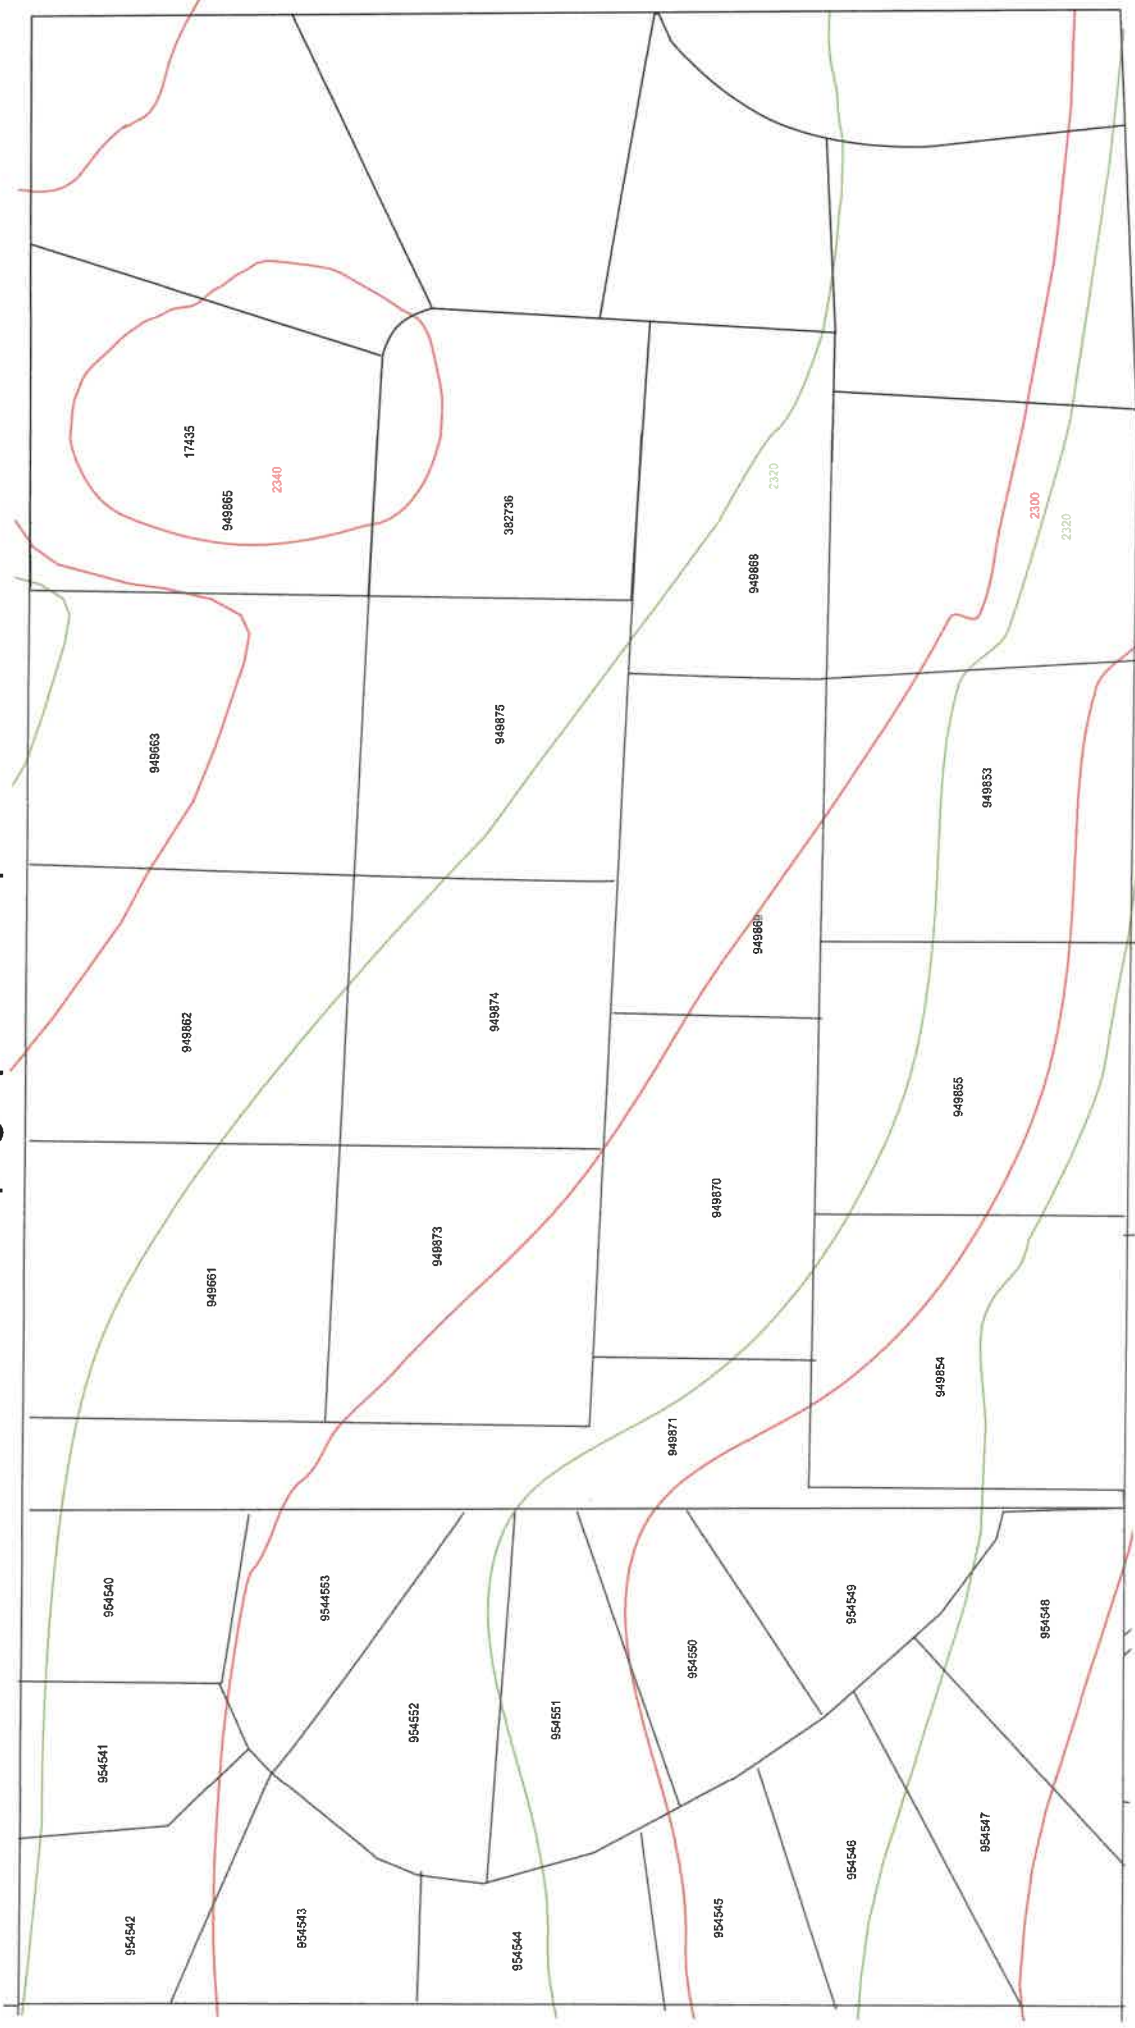

Exhibit 17 - Fowler Creek Guest Ranchh Topographical Map

RECEIVED
AUG 10 2023

Kitittas County CDS